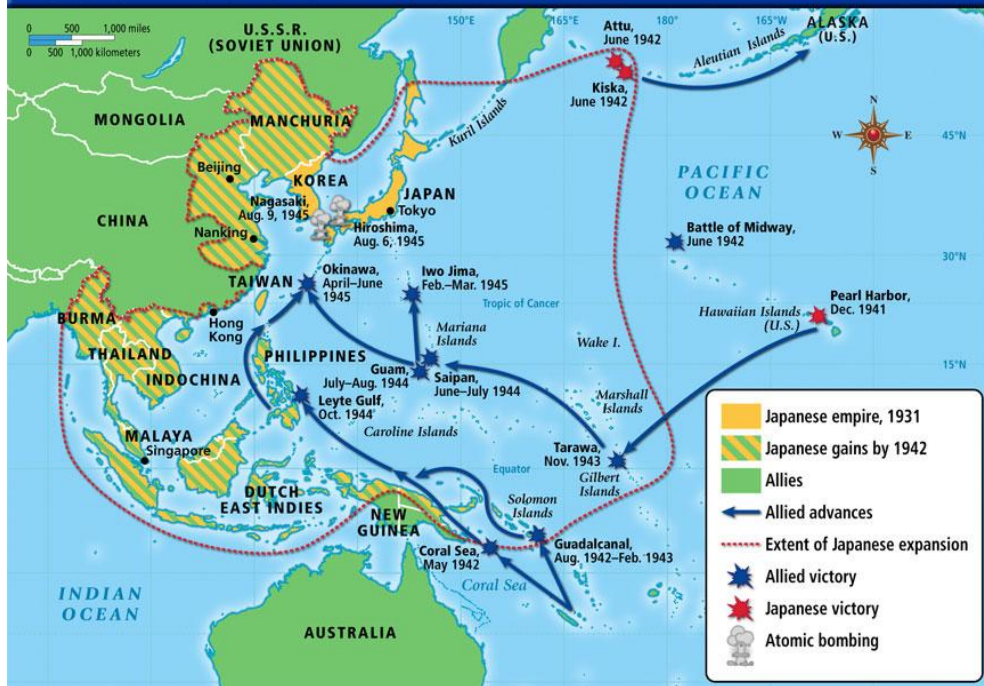

World War II Alliances

Allied Powers	Axis Powers
	

World War II in Europe 1939–1941

Invasion of France

Battle of Britain

Invasion of Soviet Union

World War II in the Pacific 1941–1945

Pearl Harbor

Battle of Midway

Island Hopping

World War II in Europe and Africa 1942-1945

North Africa

Stalingrad

D Day

Student Samples of the WWII Alliances in the Interactive Notebook

Why did WW2 begin?

1941-1945

World War II in Europe and Africa 1942-1945
 Legend:
 - Axis
 - Allied advances
 - Major Allied victory

Pearl Harbor - 9/11/1931
 invade France - 5/10/1940
 Battle of Britain - 7/10/1940 - 10/31/1940
 Invasion of SU - 6/22/1941
 Pearl Harbor - 12/7/1941

called invasion of France
 largest amphibious invasion in history (200k men)
 - advance to Paris + Germany
 2) Battle of Midway
 - US controlled Japan
 3) Turning point
 - US stop

made Pearl Harbor - 9/11/1931
 invade France - 5/10/1940
 Battle of Britain - 7/10/1940 - 10/31/1940
 Invasion of SU - 6/22/1941
 Pearl Harbor - 12/7/1941